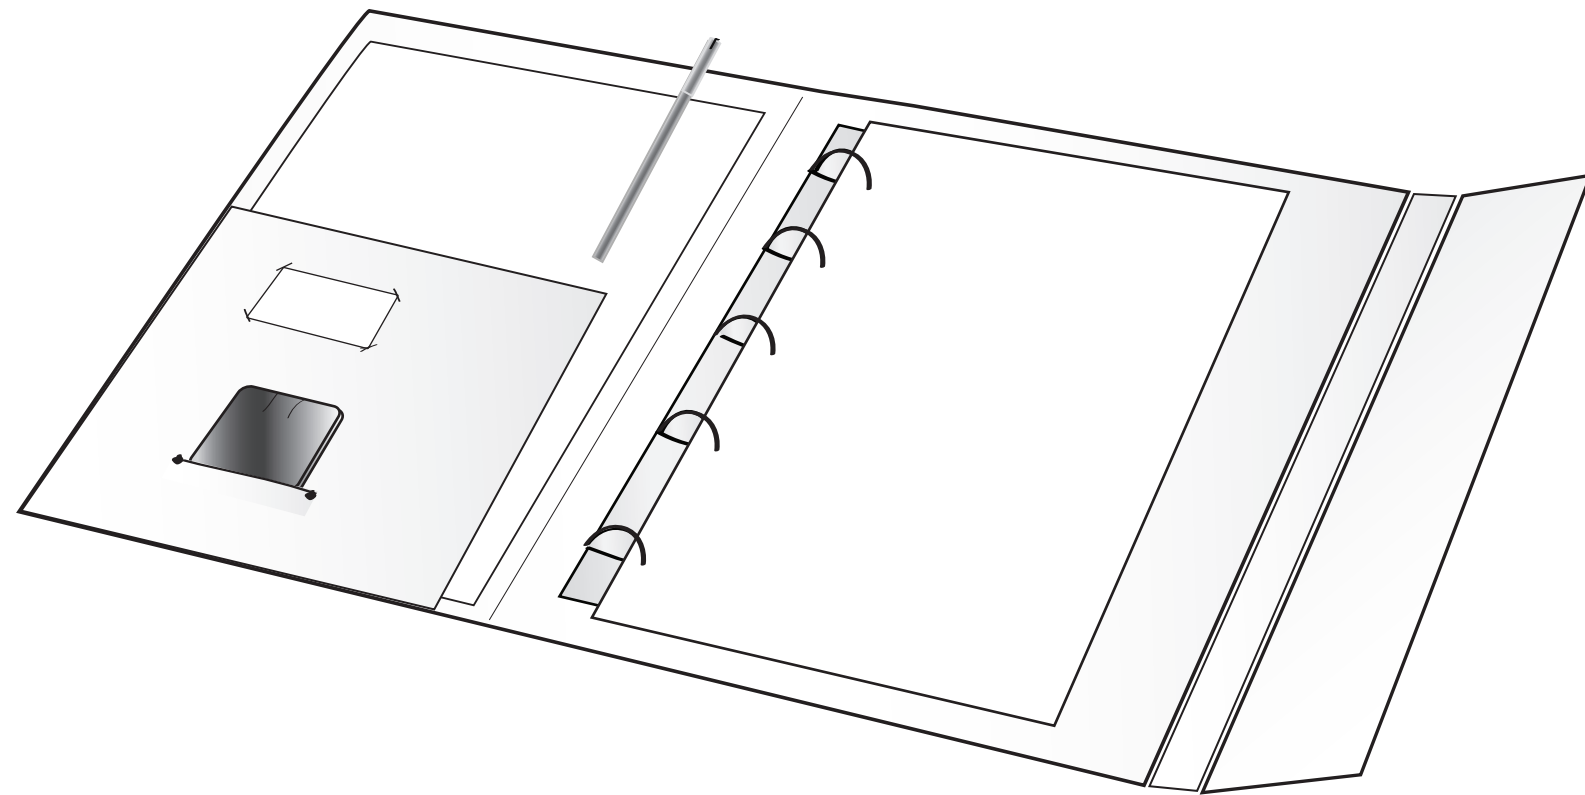

HR Career Guide

02.10.2012

HR Career Guide
Binder - Portfolio style with elastic closer
v.4.o Binder / Bor

oLo Brand Group
636 Broadway, Suite 1104
New York City 10012
212.529.2861

HR Career Guide

02.10.2012

HR Career Guide
Binder
v.5.0 Binder - fold over flap with magnetic closure

oLo Brand Group
636 Broadway, Suite 1104
New York City 10012
212.529.2861

HR Career Guide

02.10.2012

HR Career Guide
Binder
v.4.0 Binder - Levenger/Arc style