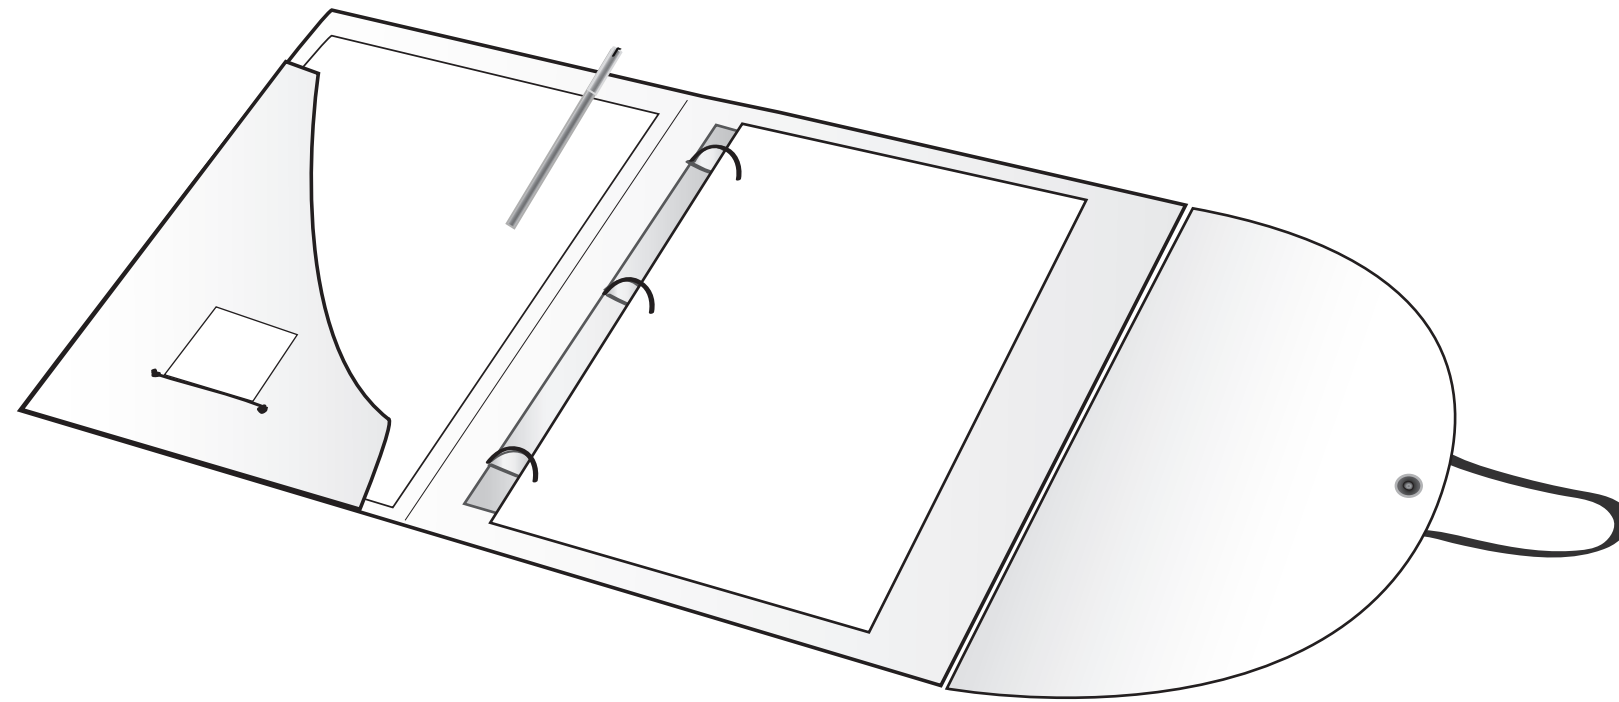

HR Career Guide

02.10.2012

HR Career Guide
Binder - Portfolio style with elastic closer
v.4.o Binder / Bor

oLo Brand Group
636 Broadway, Suite 1104
New York City 10012
212.529.2861

HR Career Guide

02.10.2012

HR Career Guide
Binder
v.5.0 Binder - fold over flap with magnetic closure

oLo Brand Group
636 Broadway, Suite 1104
New York City 10012
212.529.2861

HR Career Guide

02.10.2012

HR Career Guide
Binder
v.4.0 Binder - Levenger/Arc style