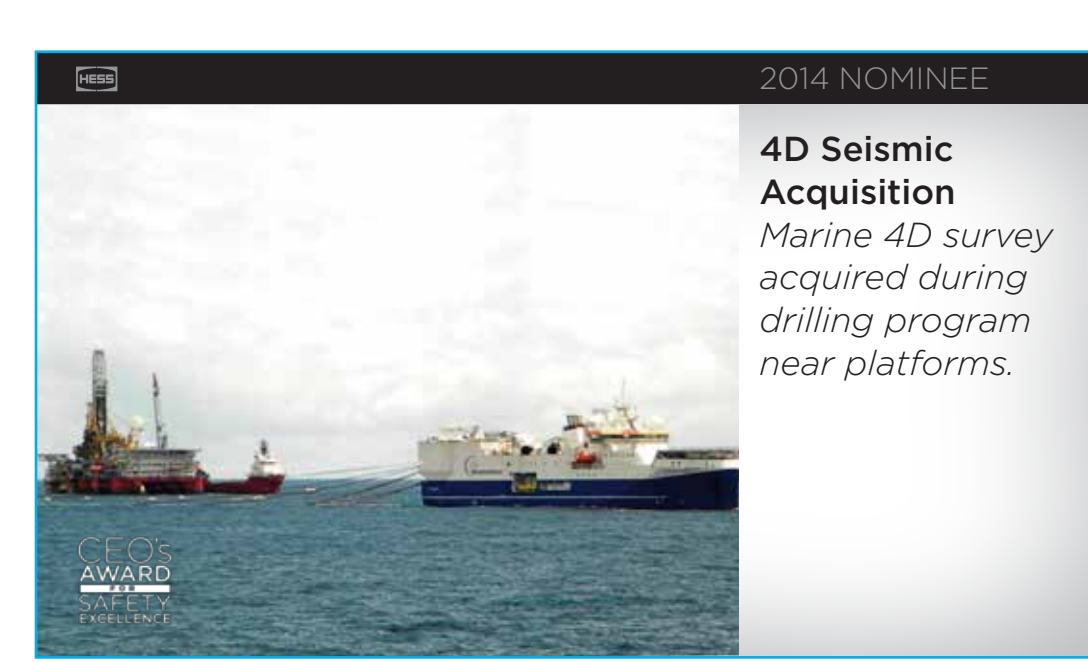

Hess CEO Award

06.09.15

Motion Graphics content outline
v.1.3

o/o Brand Group
696 Broadway, Suite 1005
New York City 10012
212.529.2861
www.oologroup.com

Opening

Nominees

Close