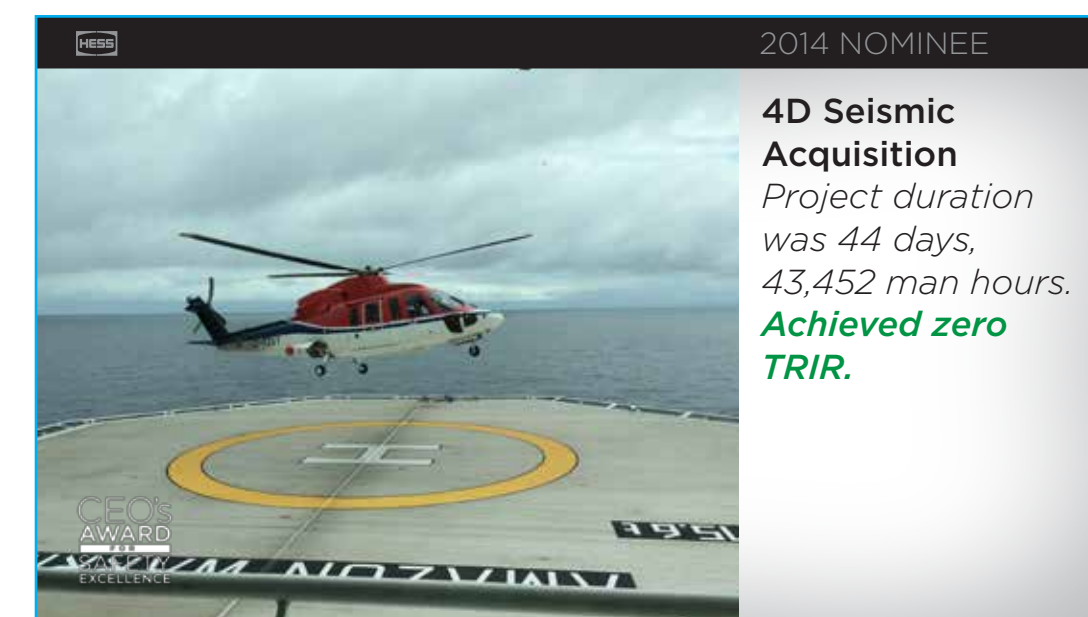

Hess CEO Award

06.09.15

Motion Graphics content outline
v.1.3

o/o Brand Group
696 Broadway, Suite 1005
New York City 10012
212.529.2861
www.oologroup.com

Opening

Nominees

Close