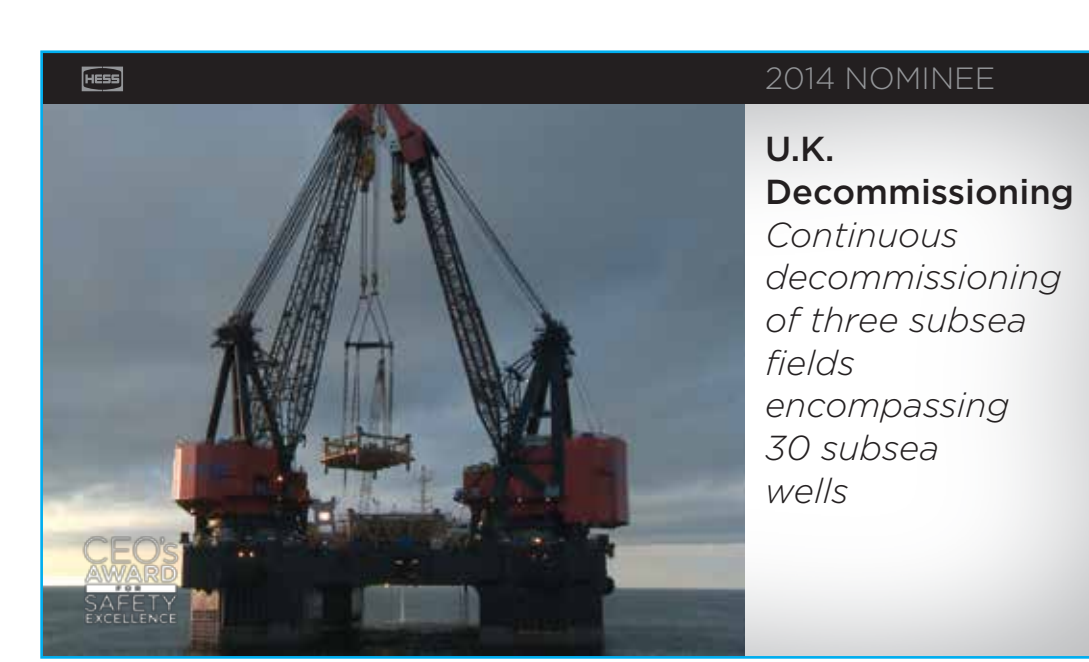

Hess CEO Award

06.09.15

Motion Graphics content outline
v.1.3

o/o Brand Group
696 Broadway, Suite 1005
New York City 10012
212.529.2861
www.oologroup.com

Opening

Nominees

Close