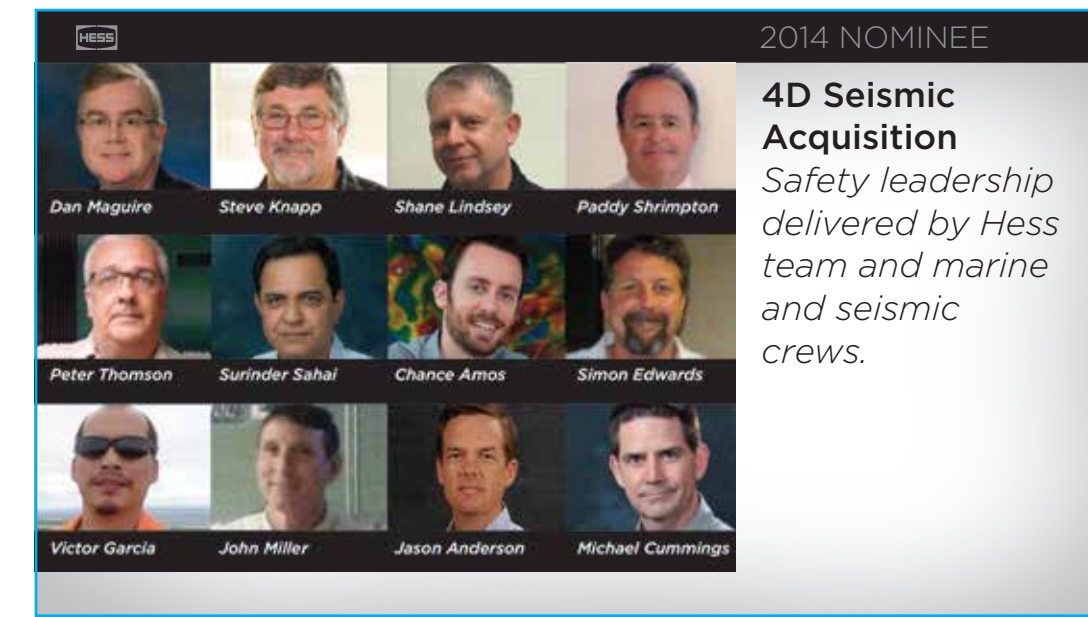

Hess CEO Award

06.09.15

Motion Graphics content outline
v.1.3

o/o Brand Group
696 Broadway, Suite 1005
New York City 10012
212.529.2861
www.oologroup.com

Opening

Nominees

Close