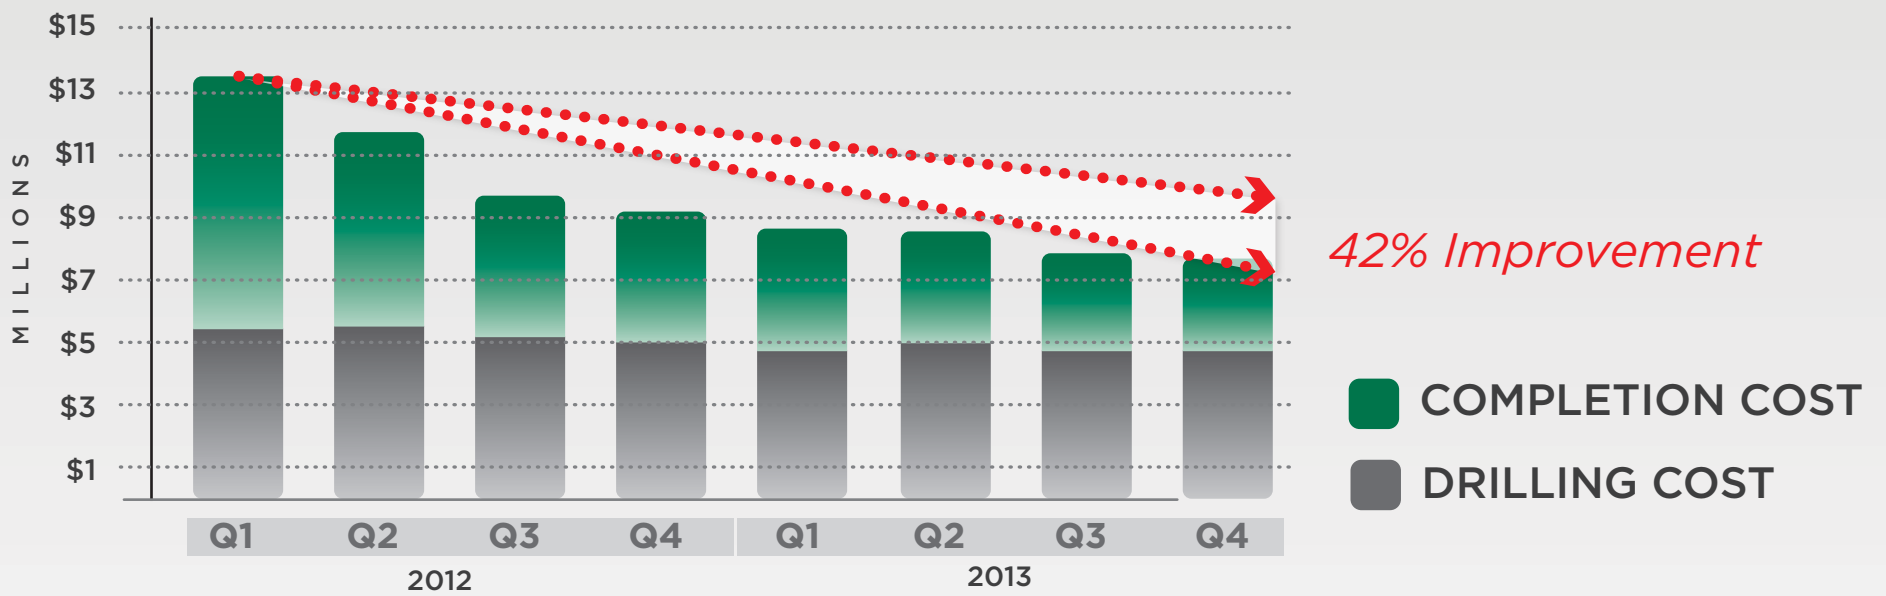

Leading Practices

SAFETY ALWAYS WINS

**EVERYONE, EVERYWHERE,
HOME SAFE, EVERY DAY**

AN ARMY OF PROBLEM SOLVERS

DRIVING CONTINUOUS IMPROVEMENT

WELL DRILLING AND COMPLETION COSTS

AVERAGE 90-DAY INITIAL PRODUCTION (MBO)

PLANNING FOR THE FUTURE

FOCUSED ON GROWTH