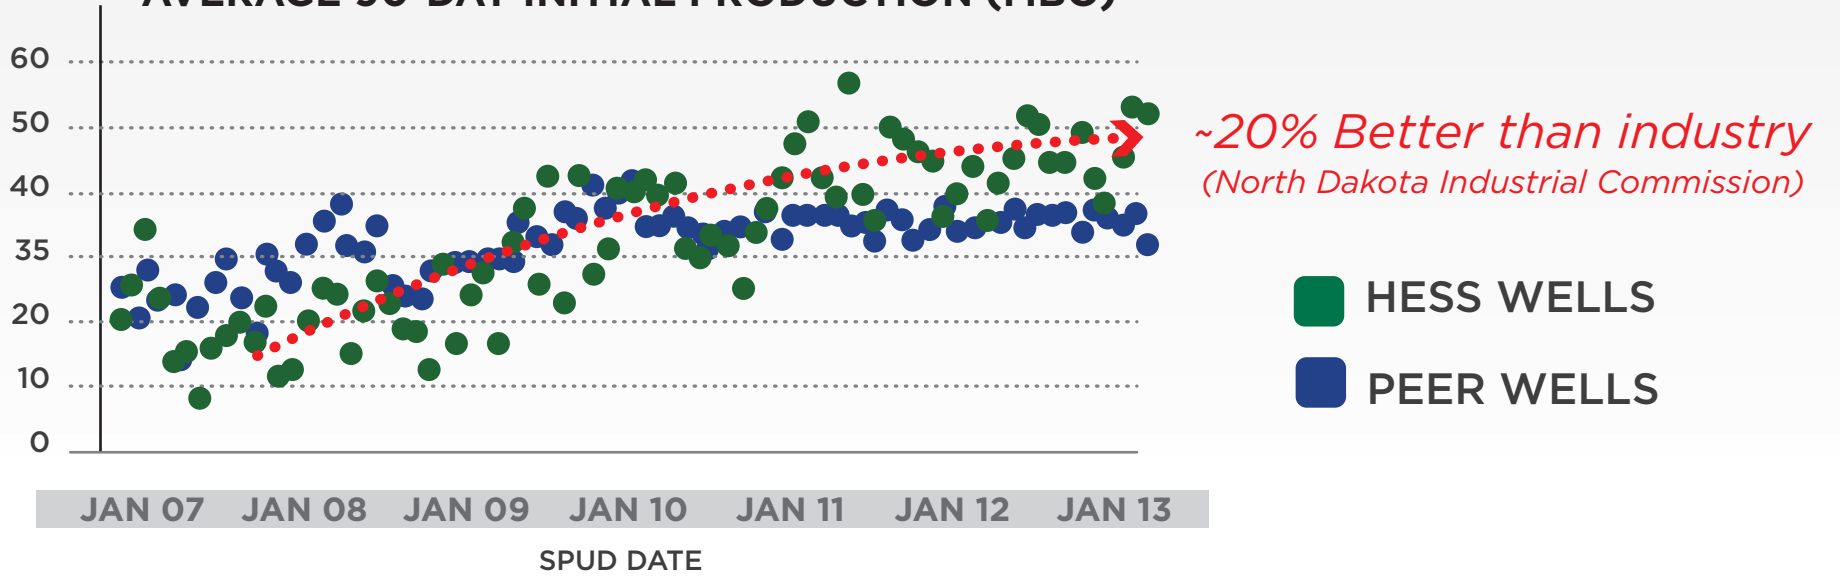

Leading Practices

SAFETY ALWAYS WINS

**EVERYONE, EVERYWHERE,
HOME SAFE, EVERY DAY**

AN ARMY OF PROBLEM SOLVERS

DRIVING CONTINUOUS IMPROVEMENT

WELL DRILLING AND COMPLETION COSTS

AVERAGE 90-DAY INITIAL PRODUCTION (MBO)

PLANNING FOR THE FUTURE

FOCUSED ON GROWTH